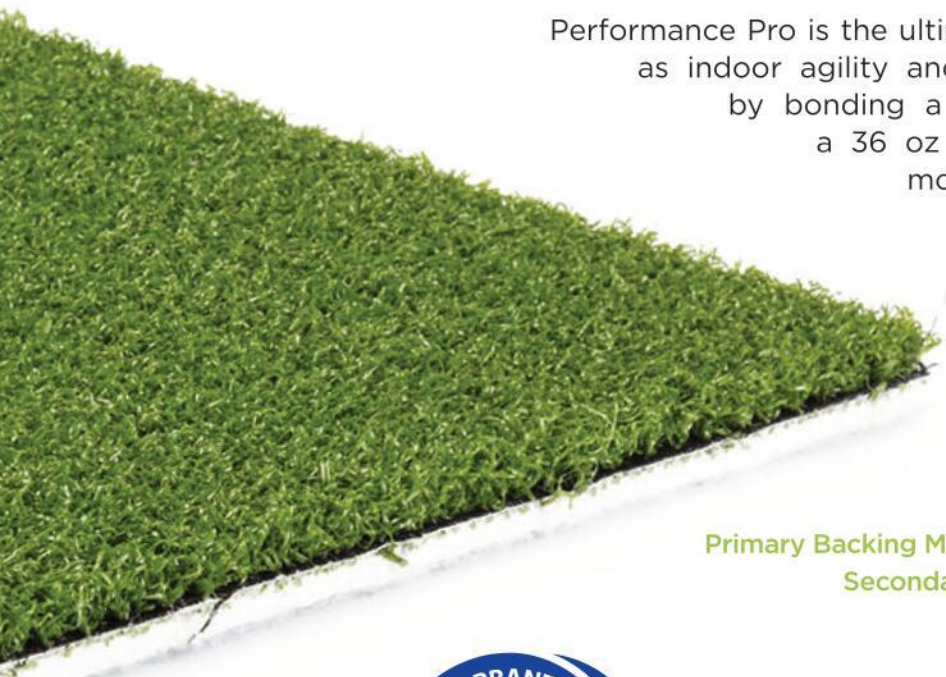

# PERFORMANCE PRO

SKU: PERFORMANCE-PRO

Performance Pro is the ultimate product for high traffic areas such as indoor agility and training facilities. It is manufactured by bonding a 5mm polyurethane foam padding to a 36 oz texturized nylon yarn to produce the most durable product on the market. It will make a great addition to elevate your home or commercial gym.

**Pile Height:** 1/2"

**Face Weight:** 36 oz

**Total Weight:** 82 oz

**Yarn Color:** Forest Green

**Yarn Material:** Nylon

**Primary Backing Material:** 7oz K29 Dual Layered Non-expansive

**Secondary Coating Material:** 5mm polyurethane foam